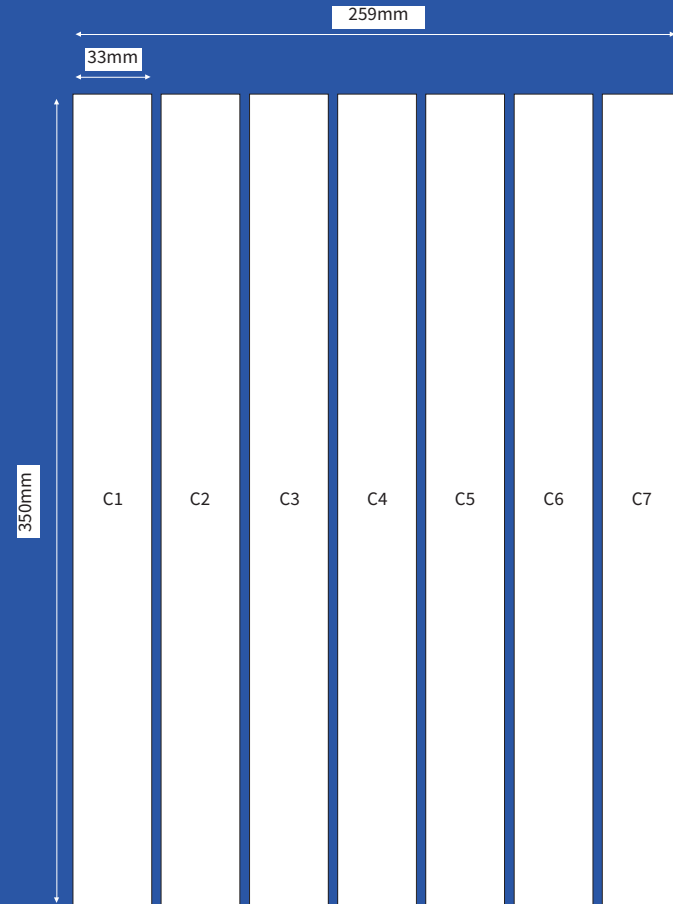

Print ad specs

AD COLUMN WIDTHS

Ad column widths

Single column	33mm
Two columns	71mm
Three columns	108mm
Four columns	148mm
Five columns	184mm
Six columns	221mm
Seven columns	259mm

DISPLAY ADVERTISING

Size	Depth	Width
Full Page (35 x 7)	350mm	259mm
DPS (35 X 14)	350mm	548mm*
Half Page (17.5 x 7)	175mm	259mm
Half page DPS (17.5 x 14)	175mm	548mm*
25 x 4	250mm	148mm
20x3	200mm	108mm
20 x 4	200mm	148mm
10x7	100mm	259mm
Fireplace (25 x 8)	250mm	326mm*
Property Half page (17 x 7)	170mm	259mm

*includes 30mm gutter.

Other executions with arrangement - please email production@cityam.com

Copy Deadline: 4pm on the first working day prior to the insertion date

COVER WRAP

Type	Depth	Width
Front Cover: 30 x 7	300mm	259mm
Inside Front Cover: 35 x 7	350mm	259mm
Inside Back Cover: 35 x 7	350mm	259mm
Back Cover: 35 x 7	350mm	259mm
or DPS inner and outer:		
DPS: 35 X 14	334mm*	565mm**

*Allow **50mm** for masthead on front cover

includes **30mm gutter.

Copy Deadline: 2 working days prior to the insertion date

FILE PRODUCTION & DELIVERY

CMYK print ready PDF

- Please supply files as print ready PDFs, PDF/x-1a, PDF1.3 preferred format
 - CMYK process separation. **No Pantone colours.**
 - Screen ruling: **85-100 max LPI**
 - Screen dot: **round**
 - Dot gain: **29% (+/- 3%)** ● Max ink coverage: **200-220%**
 - Screen angle: **(C) 15, (M) 75, (Y) 0, (K) 45**
 - Minimum resolution: 250dpi
 - All ads to be made to TYPE AREA sizes
 - Profile = WAN-IFRAnewspaper26v5
-